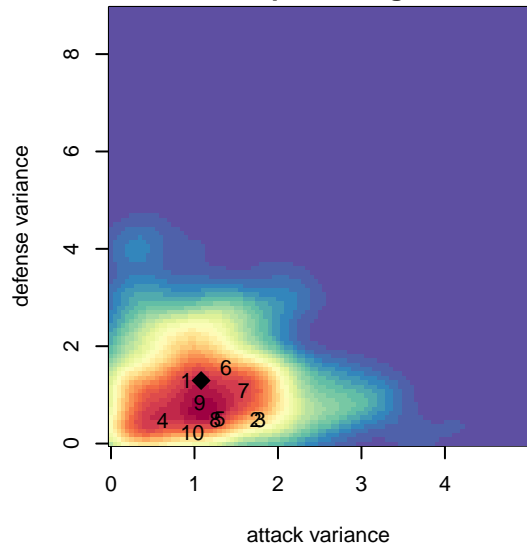

**attack and defense variance (black dot)
relative to other teams
and top 10 in region**