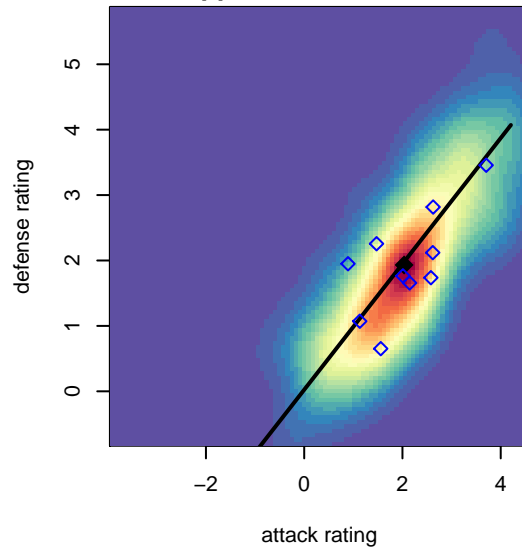

# LWPFC White Piranhas G00

Lake Washington Premier FC  
 Redmond, WA  
 G00 total strength=1372  
 attack=7.64 defense=6.9

alt names used:  
 LAKE WASHINGTON PREMIER FC WHITE PI  
 LWPFC White Piranhas  
 LWPFC White Piranhas

**attack and defense rating  
relative to others at age  
and all opponents in last 13 months**

**attack and defense rating  
relative to others at age  
and all opponents in last 13 months**

**Performance relative to 13 month average**

**Performance relative to 13 month average**

Distribution of opponents  
 Red = Lose zone, Blue = Win zone, Green = Even  
 Black line separates win/lose zones

lot. A=Neither has attack advantage, B=Opponent has both attack and defense advantage, C=Opponent has both attack and defense disadvantage, D=Both have