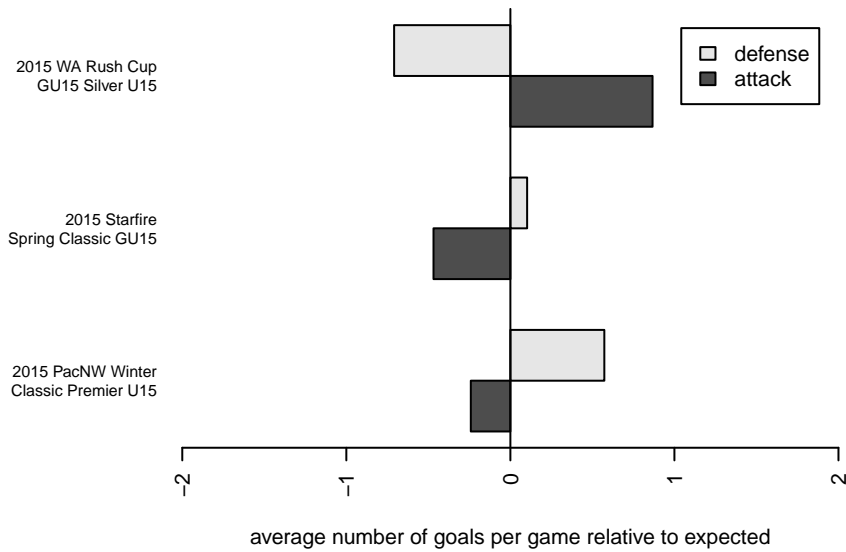

# LWPFC White Piranhas G00

Lake Washington Premier FC  
 Redmond, WA  
 G00 total strength=1372  
 attack=7.64 defense=6.9

alt names used:  
 LAKE WASHINGTON PREMIER FC WHITE PI  
 LWPFC White Piranhas  
 LWPFC White Piranhas

Venues played:  
 2015 Starfire Spring Classic GU15  
 2015 WA Rush Cup GU15 Silver U15  
 2015 PacNW Winter Classic Premier U15

**attack and defense variance (black dot)  
relative to other teams  
and top 10 in region**

**attack and defense rating  
relative to others at age  
and all opponents in last 13 months**

**attack and defense rating  
relative to others at age  
and all opponents in last 13 months**

**Performance relative to 13 month average**

**Performance relative to 13 month average**

Distribution of opponents  
 Red = Lose zone, Blue = Win zone, Green = Even  
 Black line separates win/lose zones

lot. A=Neither has attack advantage, B=Opponent has both attack and defense advantage, C=Opponent has both attack and defense disadvantage, D=Both have