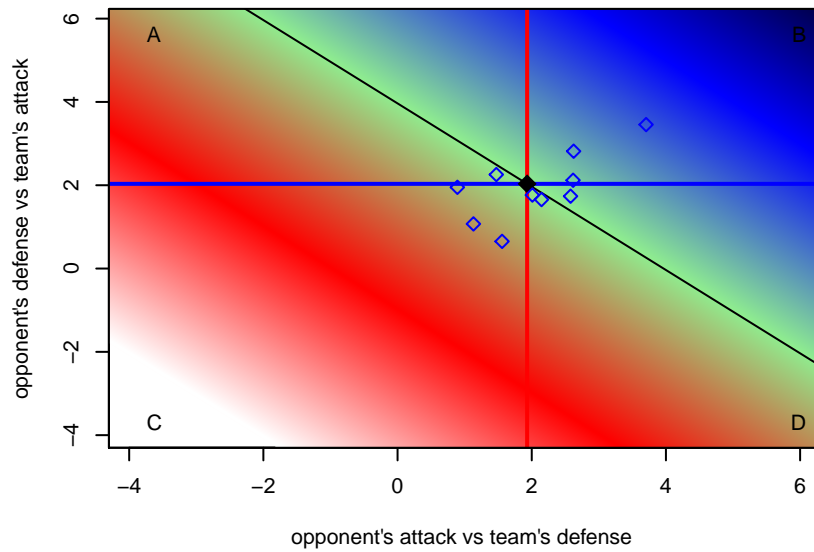

**attack and defense rating  
relative to others at age  
and all opponents in last 13 months**

**attack and defense rating  
relative to others at age  
and all opponents in last 13 months**

**Performance relative to 13 month average**

**Performance relative to 13 month average**

Distribution of opponents  
 Red = Lose zone, Blue = Win zone, Green = Even  
 Black line separates win/lose zones

lot. A=Neither has attack advantage, B=Opponent has both attack and defense advantage, C=Opponent has both attack and defense disadvantage, D=Both have