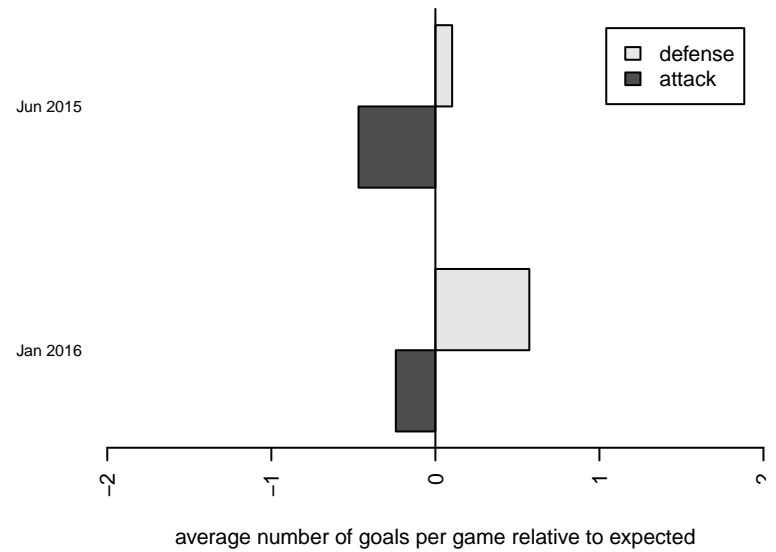

**attack and defense rating  
relative to others at age  
and all opponents in last 13 months**

**attack and defense rating  
relative to others at age  
and all opponents in last 13 months**

**Performance relative to 13 month average**

**Performance relative to 13 month average**

Distribution of opponents  
 Red = Lose zone, Blue = Win zone, Green = Even  
 Black line separates win/lose zones

lot. A=Neither has attack advantage, B=Opponent has both attack and defense advantage, C=Opponent has both attack and defense disadvantage, D=Both have