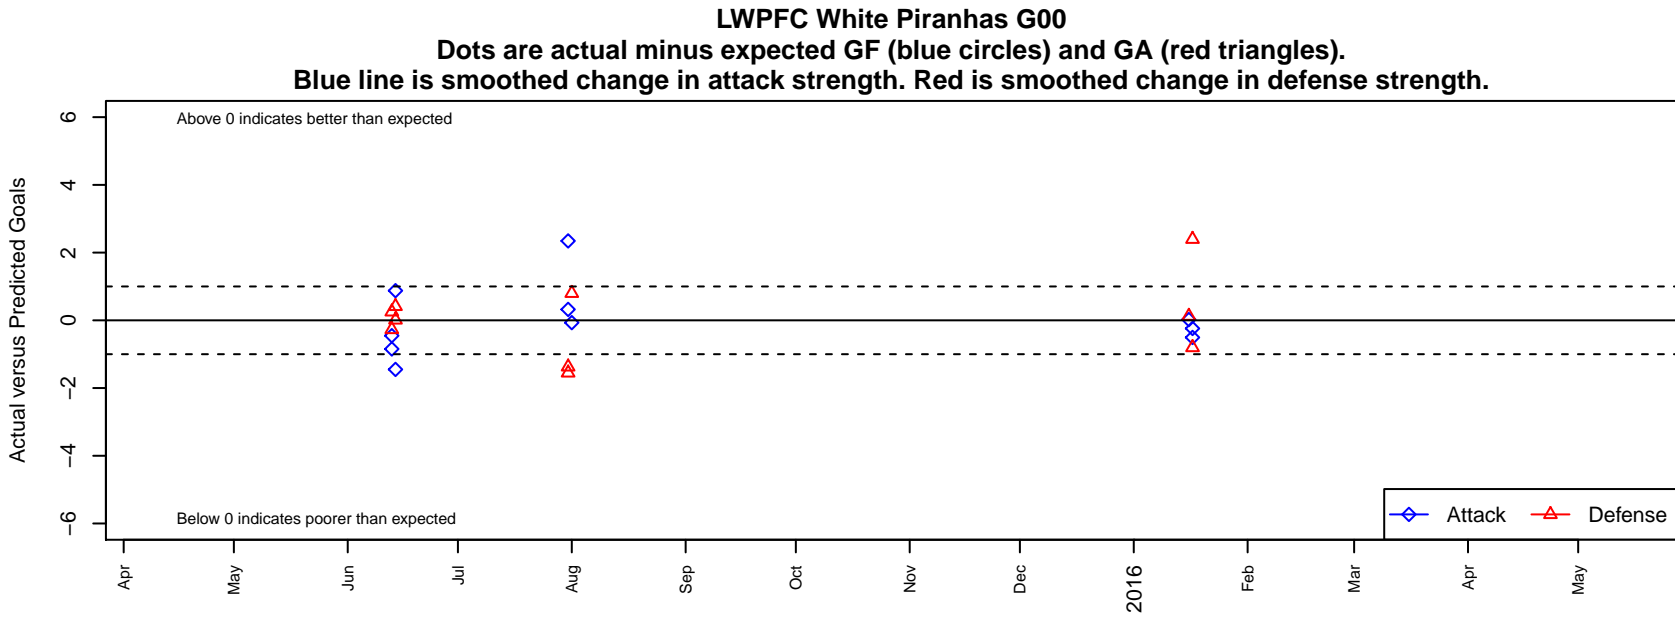

# LWPFC White Piranhas G00

Lake Washington Premier FC  
 Redmond, WA  
 G00 total strength=1372  
 attack=7.64 defense=6.9

alt names used:  
 LAKE WASHINGTON PREMIER FC WHITE PI  
 LWPFC White Piranhas  
 LWPFC White Piranhas

Venues played:  
 2015 Starfire Spring Classic GU15  
 2015 WA Rush Cup GU15 Silver U15  
 2015 PacNW Winter Classic Premier U15

**attack and defense variance (black dot)  
relative to other teams  
and top 10 in region**

**attack and defense rating  
relative to others at age  
and all opponents in last 13 months**

**attack and defense rating  
relative to others at age  
and all opponents in last 13 months**

**Performance relative to 13 month average**

**Performance relative to 13 month average**

Distribution of opponents  
 Red = Lose zone, Blue = Win zone, Green = Even  
 Black line separates win/lose zones

lot. A=Neither has attack advantage, B=Opponent has both attack and defense advantage, C=Opponent has both attack and defense disadvantage, D=Both have