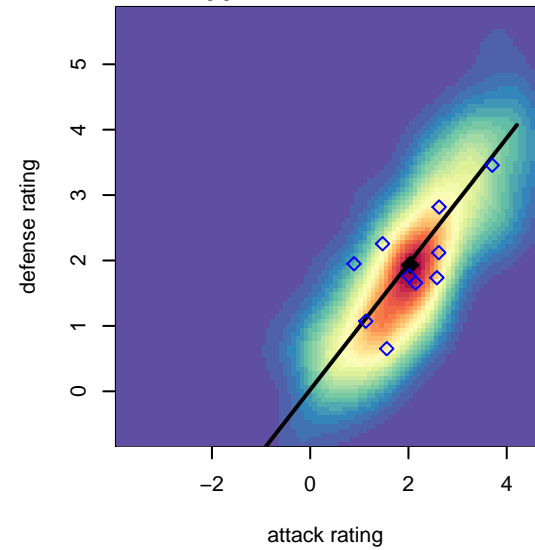

# LWPFC White Piranhas G00

Lake Washington Premier FC  
 Redmond, WA  
 G00 total strength=1372  
 attack=7.64 defense=6.9

alt names used:  
 LAKE WASHINGTON PREMIER FC WHITE PI  
 LWPFC White Piranhas  
 LWPFC White Piranhas

Venues played:  
 2015 Starfire Spring Classic GU15  
 2015 WA Rush Cup GU15 Silver U15  
 2015 PacNW Winter Classic Premier U15

**attack and defense variance (black dot)  
relative to other teams  
and top 10 in region**

**attack and defense rating  
relative to others at age  
and all opponents in last 13 months**

**attack and defense rating  
relative to others at age  
and all opponents in last 13 months**

**Performance relative to 13 month average**

**Performance relative to 13 month average**

Distribution of opponents  
 Red = Lose zone, Blue = Win zone, Green = Even  
 Black line separates win/lose zones

lot. A=Neither has attack advantage, B=Opponent has both attack and defense advantage, C=Opponent has both attack and defense disadvantage, D=Both have